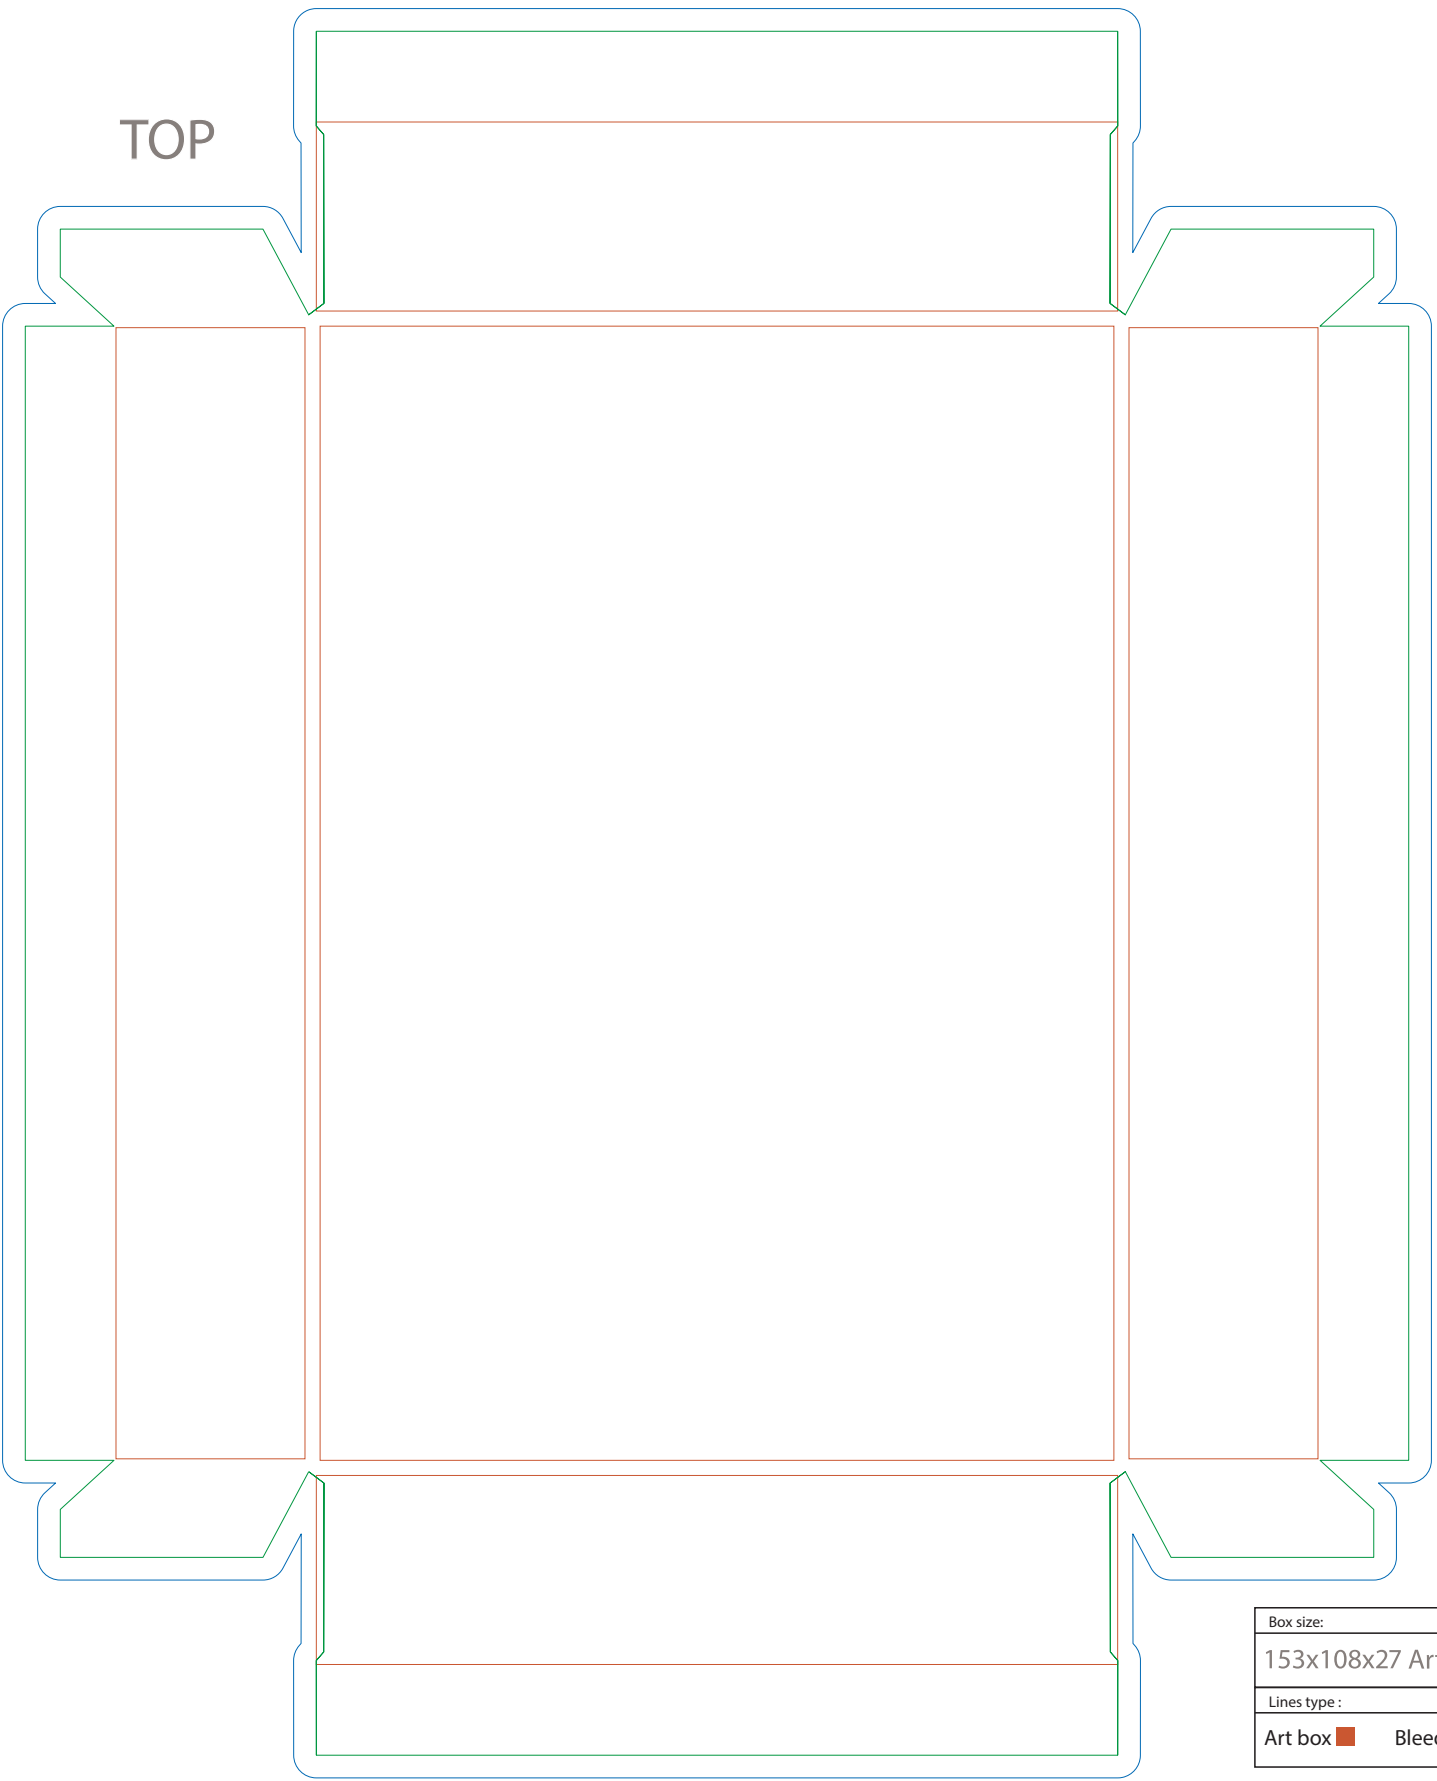

TOP

BOTTOM

Box size:
153x108x27 Art Bridge
Lines type :
Art box <span style="color: red;">■</span> Bleed line <span style="color: blue;">■</span> Cut line <span style="color: green;">■</span>