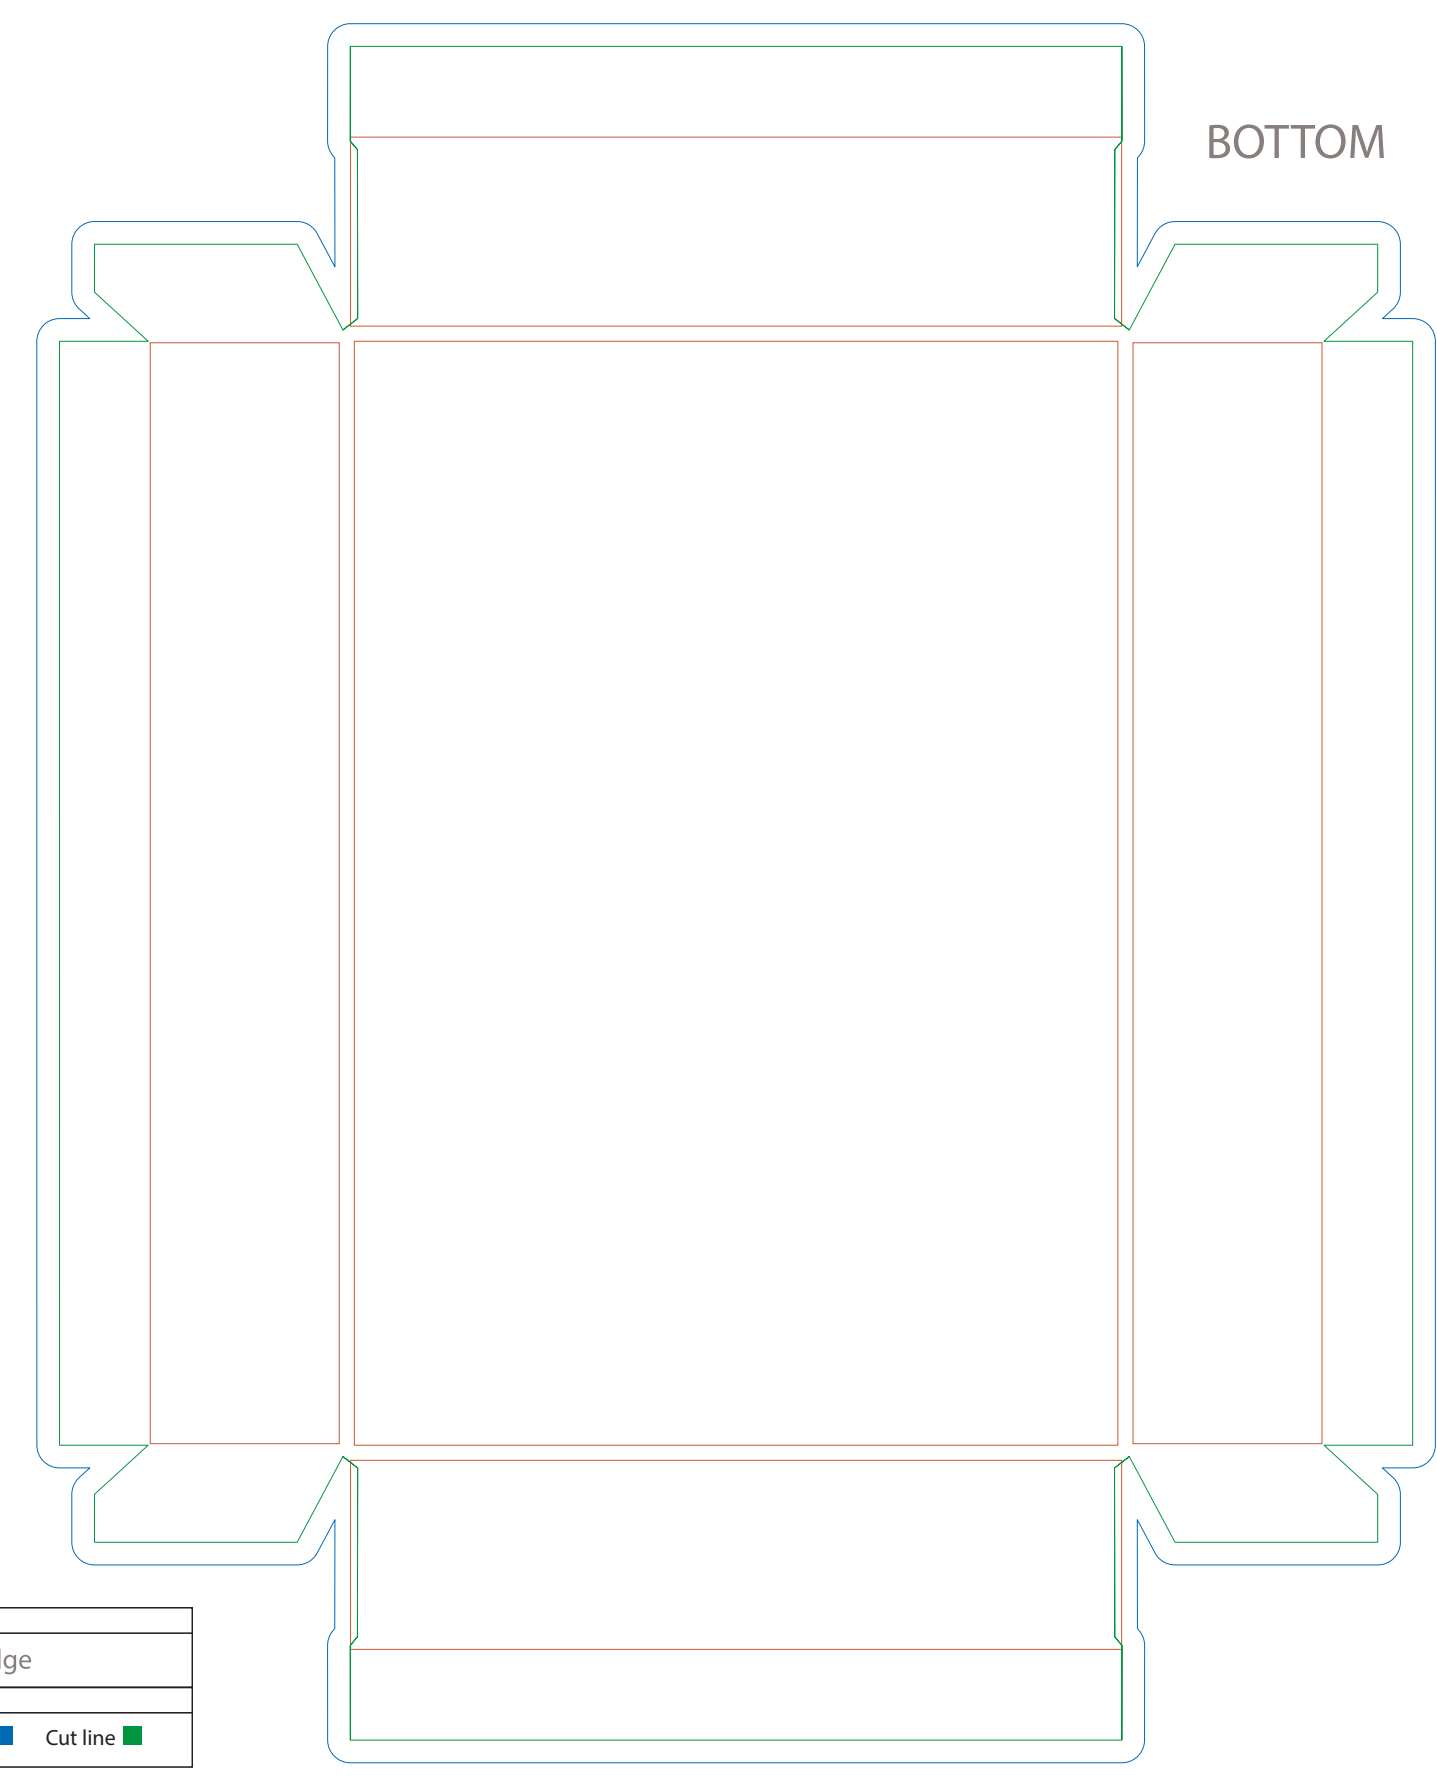

TOP

BOTTOM

Box size:
153x108x27 Art Bridge
Lines type :
Art box <span style="color: red;">■</span> Bleed line <span style="color: blue;">■</span> Cut line <span style="color: green;">■</span>